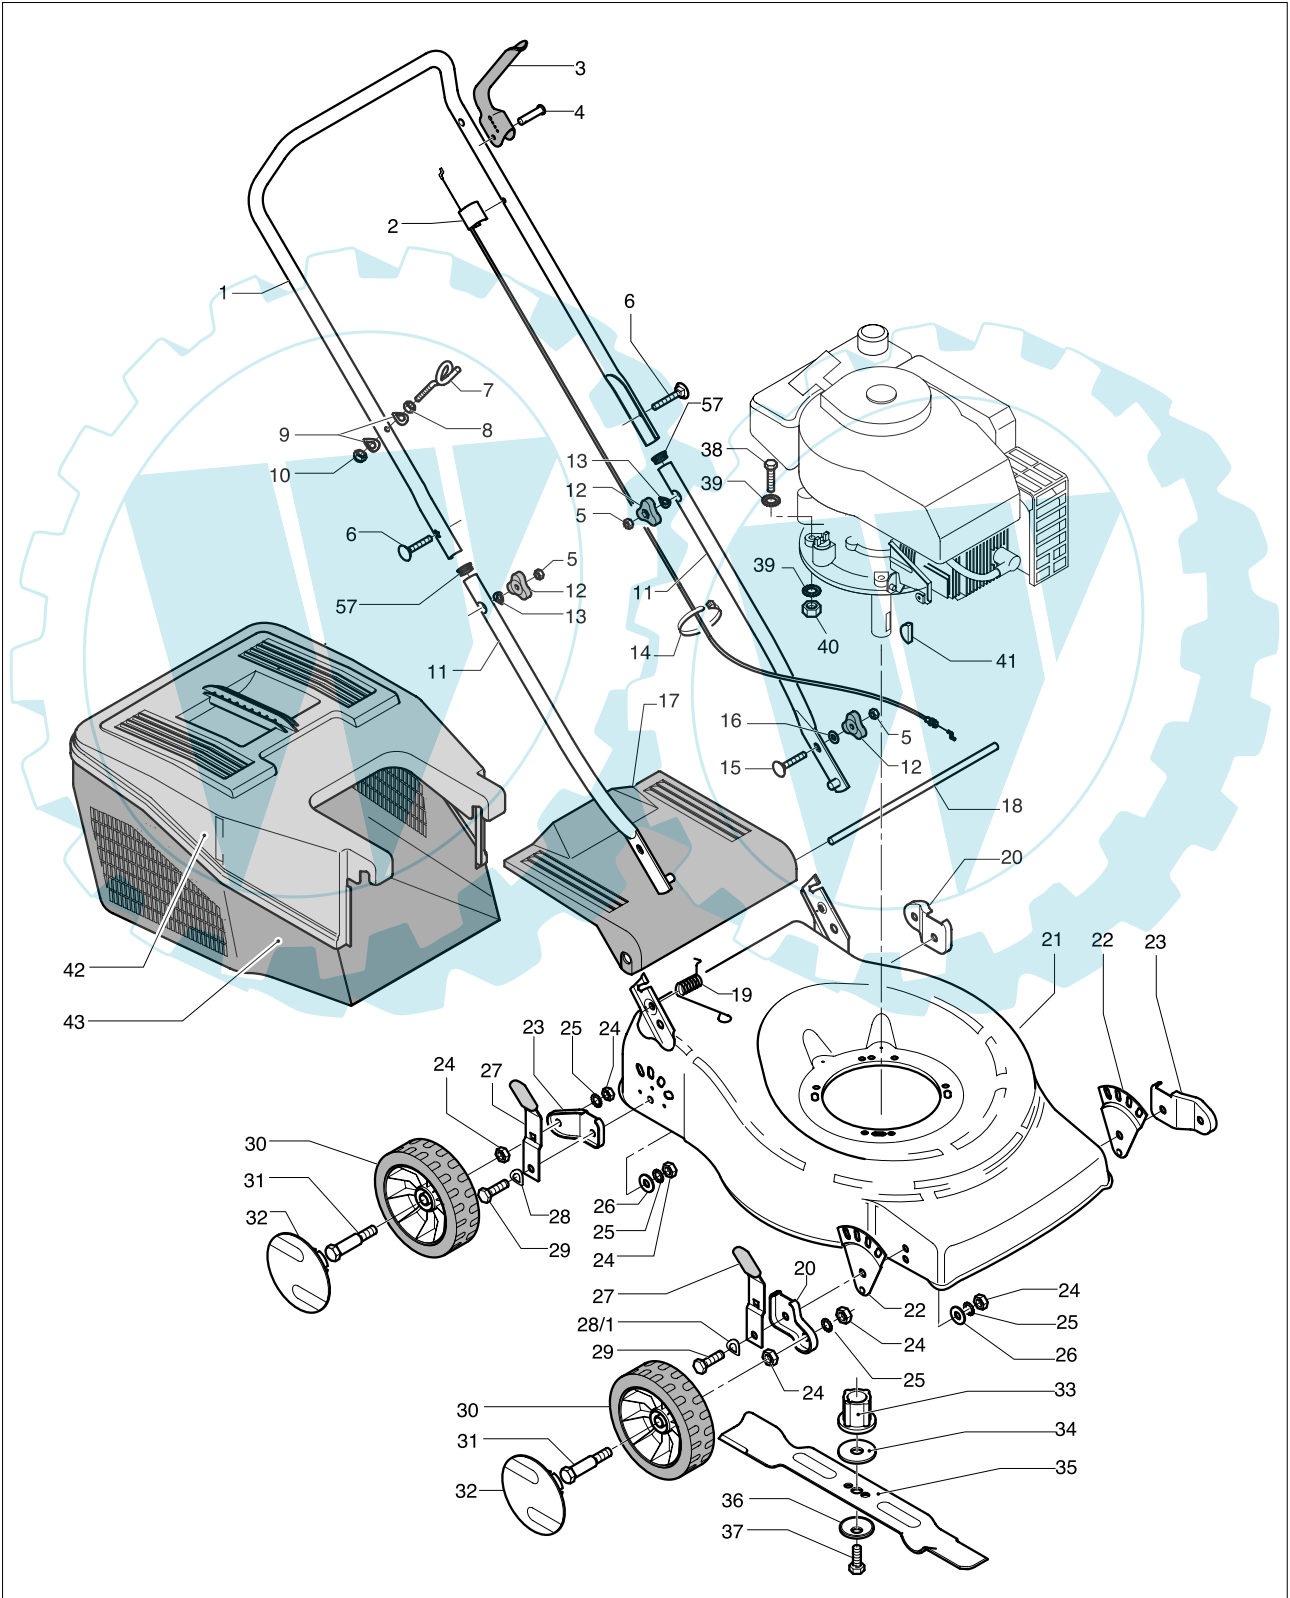

brand	MEP

date	FEB/03	SHEET 1/2

Model

MP 546

Product number

953875596